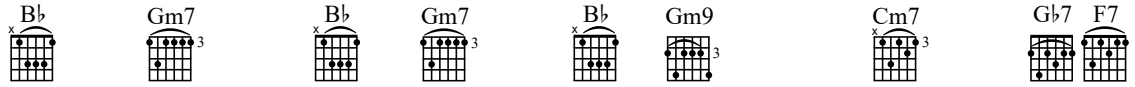

EV'RY TIME WE SAY GOODBYE

Words and Music by
COLE PORTER

Gentle swing feel ♩ = 76 (♩ = $\frac{3}{4}$)

Refrain:

Ev - 'ry time _ we say good - bye, _ I die a lit - tle. _
(2.) bye. (*Inst. solo ad lib. ...*)

When you're _ near, there's such an air of spring a - bout it,

B♭maj7 Cm7 D♭maj7 Cm11 F7/C B♭ B♭7 E♭maj7 A♭7(#11)

I can hear a lark some - where, be - gin to sing a - bout it.

1.

B \flat /D D \flat dim7 F7/C F7 A \flat /B \flat E \flat maj7 E \flat m

There's no love song fin - er, but how strange the change from ma - jor to mi - nor,

2.

Dm G7 C7sus C7 F7 A \flat /B \flat E \flat maj7

ev - 'ry time we say good - strange the change

Rubato

Slower

E \flat m Dm7 G7